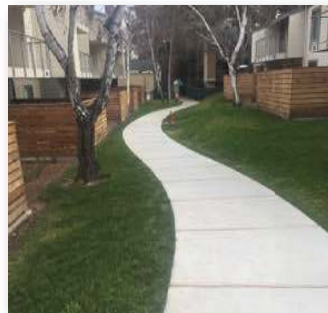

Medallion Landscape Large Renovations and Installations

HARBOR COVE INSTALLATION

In any project that Medallion Landscape takes on, we will work with your team to come up with the best solution for your property. We can handle the project from start to finish including design and installation or we can work with your plans and architects to bring your vision to life. Harbor Cove is a great example of working with customer drawings and coordinating with their team to go above and beyond.

AFTER